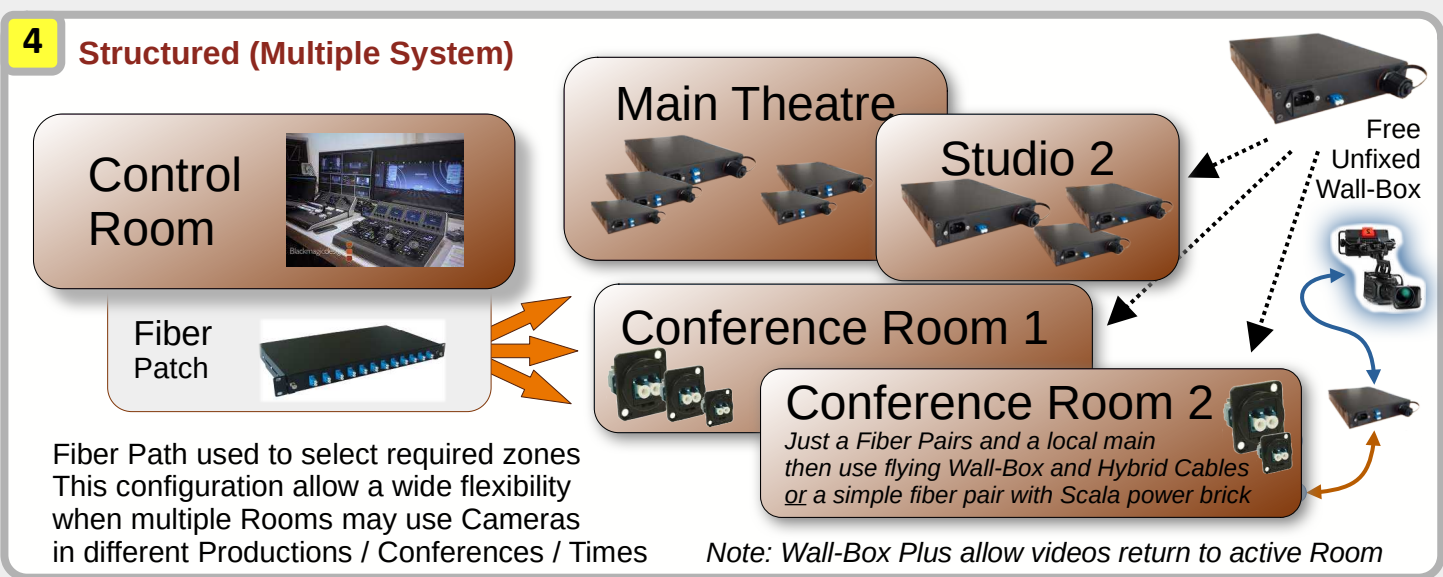

**Cost Effective Indor Hybrid Camera Link**

The simplest, efficient and flexible system to connect URSA cameras to Control Room via a Single Cables  
Available in **3G** or **12G** chose what you really need  
V-Lock or G-Mount  
Senko IP-One or Neutrik DUO

**Turn Key solution**  
All ancillaries supplied:  
CCA's Coaxes, Headset  
LC/LC fibers, SFPs, .....

**No screws!**  
Easily unlock to free your camera

**Just Snap In**

## The URSA STUDIO PRODUCTION Hybrid Solution

**The New Wall-Box Plus near ready – With Return Video Output !!**  
The video return is captured and get available on BNC output on Wall-Box  
Additional "Power Save Utility" to remote switch Off the camera