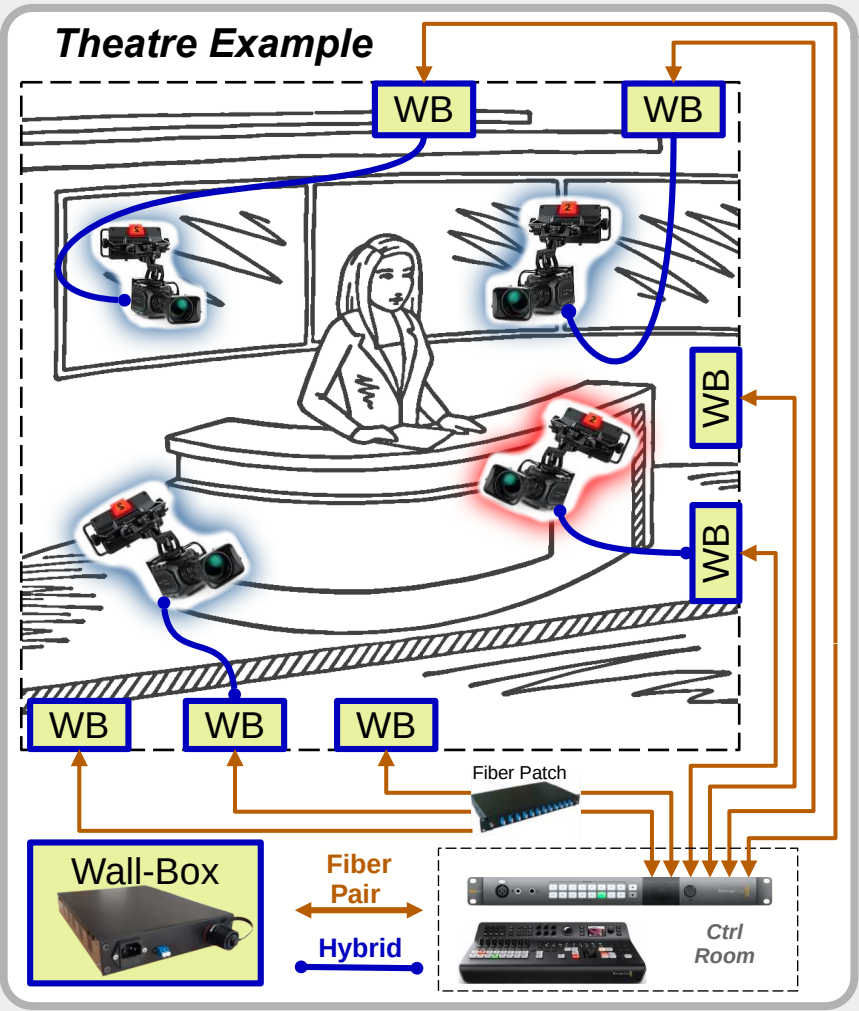

## The URSA STUDIO PRODUCTION Hybrid Solution

**Hybrid Cable**  
*POWER + Signals*

**Wall-Box with Hybrid Connector**  
Size: 1/2 RU  
Senko or Neutrik or Fisher

**LC Fiber Pairs**

**Ctrl Room (example devices)**

**Cost Effective Indor Hybrid Camera Link**

The simplest, efficient and flexible system to connect URSA cameras to Control Room via a Single Cables  
Available in **3G** or **12G** chose what you really need  
V-Lock or G-Mount  
Senko IP-One or Neutrik DUO

**Turn Key solution**  
All ancillaries supplied:  
CCA's Coaxes, Headset  
LC/LC fibers, SFPs, .....

**No screws!**  
Easily unlock to free your camera

**Just Snap In**

## The URSA STUDIO PRODUCTION Hybrid Solution

**The New Wall-Box Plus near ready – With Return Video Output !!**  
The video return is captured and get available on BNC output on Wall-Box  
Additional "Power Save Utility" to remote switch Off the camera