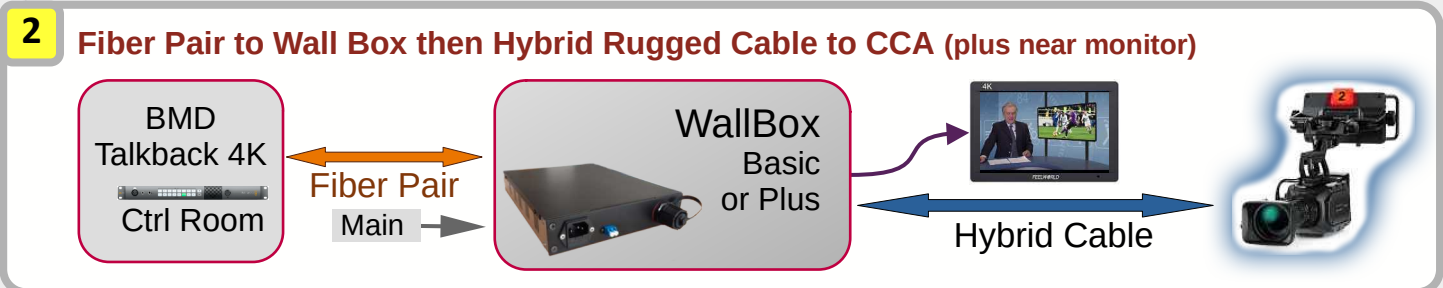

**Cost Effective Indor Hybrid Camera Link**

The simplest, efficient and flexible system to connect URSA cameras to Control Room via a Single Cables  
Available in **3G** or **12G** chose what you really need  
V-Lock or G-Mount  
Senko IP-One or Neutrik DUO

**Turn Key solution**  
All ancillaries supplied:  
CCA's Coaxes, Headset  
LC/LC fibers, SFPs, .....

**No screws!**  
Easily unlock to free your camera

**Just Snap In**

## The URSA STUDIO PRODUCTION Hybrid Solution

**The New Wall-Box Plus near ready – With Return Video Output !!**  
The video return is captured and get available on BNC output on Wall-Box  
Additional "Power Save Utility" to remote switch Off the camera