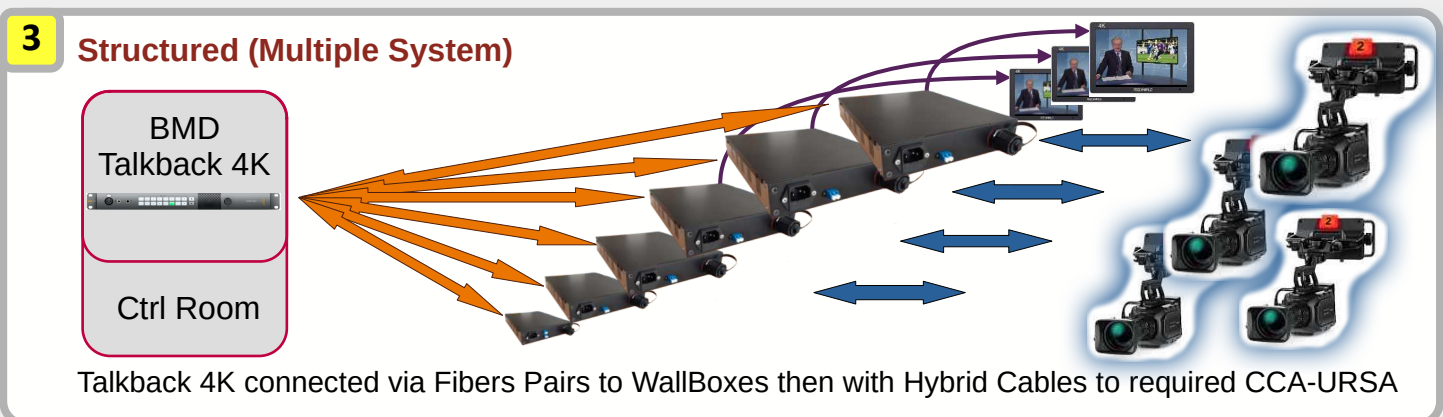

**Cost Effective Indor Hybrid Camera Link**

The simplest, efficient and flexible system to connect URSA cameras to Control Room via a Single Cables  
Available in **3G** or **12G** chose what you really need  
V-Lock or G-Mount  
Senko IP-One or Neutrik DUO

**Turn Key solution**  
All ancillaries supplied:  
CCA's Coaxes, Headset  
LC/LC fibers, SFPs, .....

**No screws!**  
Easily unlock to free your camera

**Just Snap In**

## The URSA STUDIO PRODUCTION Hybrid Solution

**The New Wall-Box Plus near ready – With Return Video Output !!**  
The video return is captured and get available on BNC output on Wall-Box  
Additional "Power Save Utility" to remote switch Off the camera